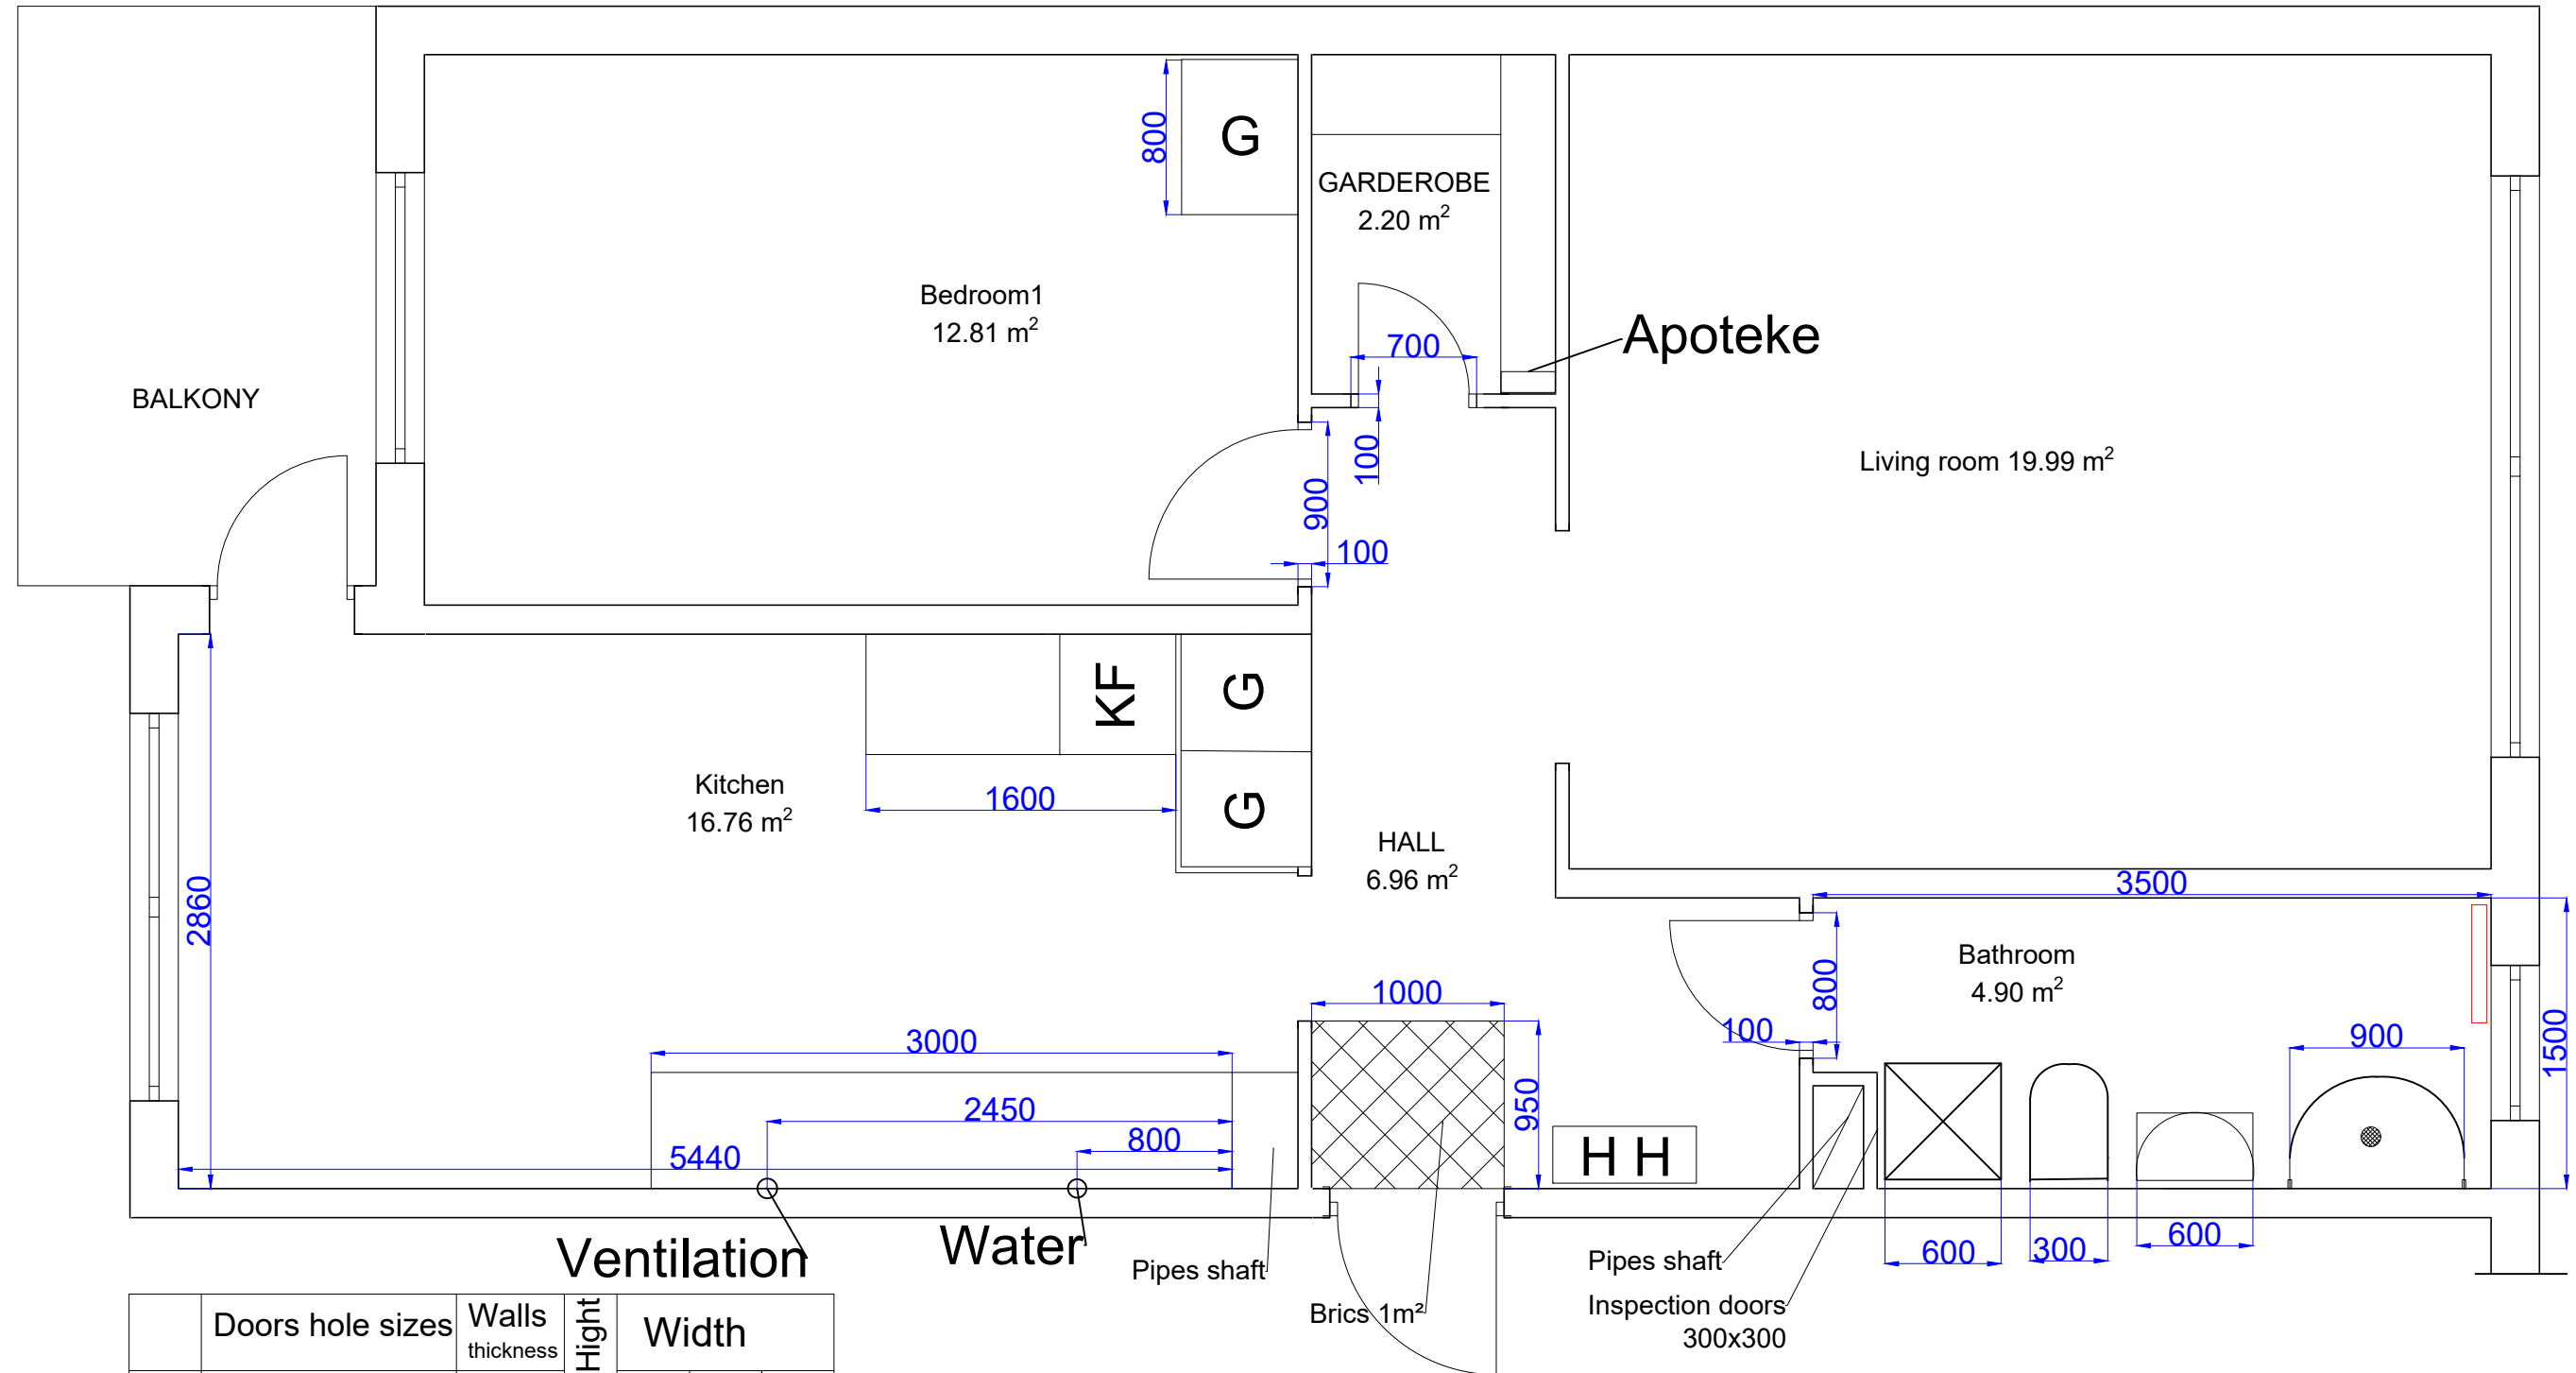

TIDAHOLM

Sodra Ringvagen 11A Lgh.126 64,14m²

	Doors hole sizes	Walls thickness	Hight	Width	
1.	Bathroom	70	2080	800	
2.	Bedroom 1	70			900
3.	Garderob	70		700	

SAFETY KITS	
Pcs.	2